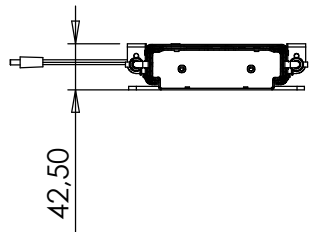

TS600

TS600 / MB600  
(VESA 100x100)

TS600 / MB600  
(VESA 200x100, 200x200)

DO NOT SCALE DRAWING SHEET 1 OF 7		WEIGHT:			
UNLESS OTHERWISE SPECIFIED: DIMENSIONS ARE IN MILLIMETERS TOLERANCES: LINEAR: According to ANGULAR: DIN 7168-m		NAME	DATE		
		PROPRIETARY AND CONFIDENTIAL THE INFORMATION CONTAINED IN THIS DRAWING IS THE SOLE PROPERTY. ANY REPRODUCTION IN PART OR AS A WHOLE WITHOUT THE WRITTEN PERMISSION IS PROHIBITED.		TITLE:	
DRAWN		jo	11-06-2013	TS600 / MB600 main measures	
CHECKED					
Processes:				DWG NO.	
REMARKS:				133040	
				REVISION	
				2	