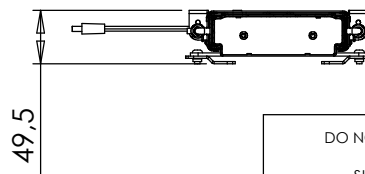

TS600

TS600 / MB600  
(VESA 100x100)

TS600 / MB600  
(VESA 200x100, 200x200)

DO NOT SCALE DRAWING SHEET 1 OF 7		WEIGHT:			
UNLESS OTHERWISE SPECIFIED: DIMENSIONS ARE IN MILLIMETERS TOLERANCES: LINEAR: According to ANGULAR: DIN 7168-m		NAME	DATE		
		PROPRIETARY AND CONFIDENTIAL THE INFORMATION CONTAINED IN THIS DRAWING IS THE SOLE PROPERTY. ANY REPRODUCTION IN PART OR AS A WHOLE WITHOUT THE WRITTEN PERMISSION IS PROHIBITED.		TITLE:	
DRAWN		jo	11-06-2013	TS600 / MB600 main measures	
CHECKED					
Processes:				DWG NO.	
REMARKS:				133040	
				REVISION	
				2	