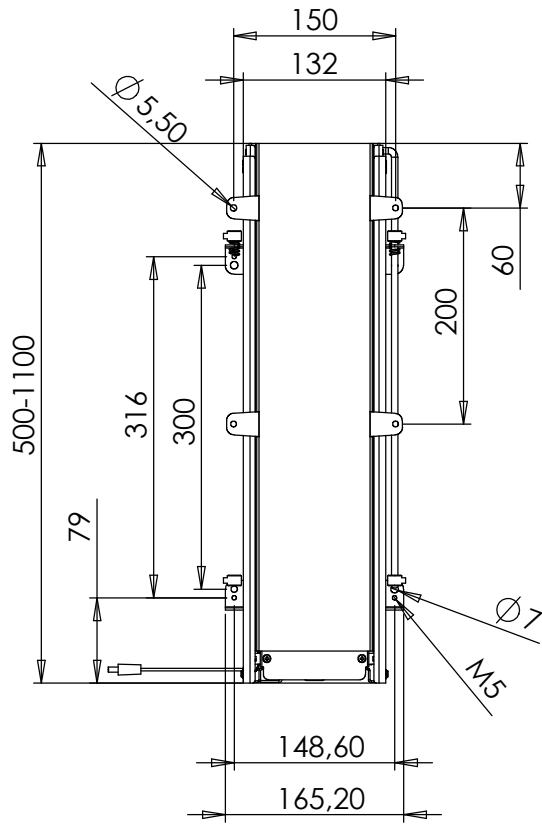

TS600

TS600 / MB600  
(VESA 100x100)

TS600 / MB600  
(VESA 200x100, 200x200)

DO NOT SCALE DRAWING SHEET 1 OF 7		WEIGHT:			
UNLESS OTHERWISE SPECIFIED: DIMENSIONS ARE IN MILLIMETERS TOLERANCES: LINEAR: According to ANGULAR: DIN 7168-m		NAME	DATE		
		PROPRIETARY AND CONFIDENTIAL THE INFORMATION CONTAINED IN THIS DRAWING IS THE SOLE PROPERTY. ANY REPRODUCTION IN PART OR AS A WHOLE WITHOUT THE WRITTEN PERMISSION IS PROHIBITED.		TITLE:	
DRAWN		jo	11-06-2013	TS600 / MB600 main measures	
CHECKED					
Processes:				DWG NO.	
REMARKS:				133040	
				REVISION	
				2	