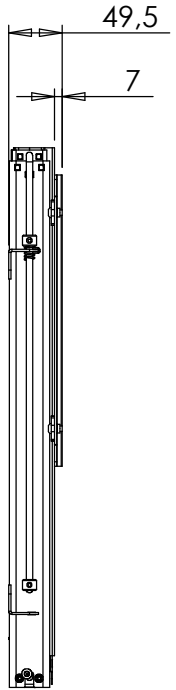

TS600

TS600 / MB600  
(VESA 100x100)

TS600 / MB600  
(VESA 200x100, 200x200)

DO NOT SCALE DRAWING SHEET 1 OF 7		WEIGHT:			
UNLESS OTHERWISE SPECIFIED: DIMENSIONS ARE IN MILLIMETERS TOLERANCES: LINEAR: According to ANGULAR: DIN 7168-m		NAME	DATE		
		PROPRIETARY AND CONFIDENTIAL THE INFORMATION CONTAINED IN THIS DRAWING IS THE SOLE PROPERTY. ANY REPRODUCTION IN PART OR AS A WHOLE WITHOUT THE WRITTEN PERMISSION IS PROHIBITED.		TITLE:	
DRAWN		jo	11-06-2013	TS600 / MB600 main measures	
CHECKED					
Processes:				DWG NO.	
REMARKS:				133040	
				REVISION	
				2	