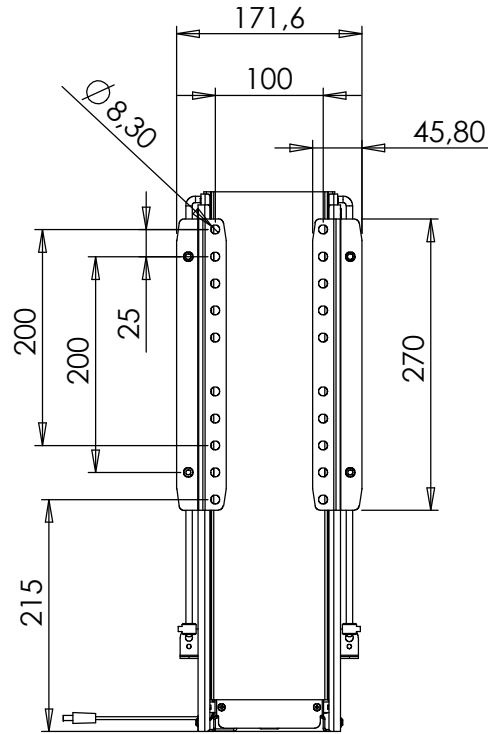

TS600

TS600 / MB600  
(VESA 100x100)

TS600 / MB600  
(VESA 200x100, 200x200)

DO NOT SCALE DRAWING SHEET 1 OF 7		WEIGHT:			
UNLESS OTHERWISE SPECIFIED: DIMENSIONS ARE IN MILLIMETERS TOLERANCES: LINEAR: According to ANGULAR: DIN 7168-m		NAME	DATE		
		PROPRIETARY AND CONFIDENTIAL THE INFORMATION CONTAINED IN THIS DRAWING IS THE SOLE PROPERTY. ANY REPRODUCTION IN PART OR AS A WHOLE WITHOUT THE WRITTEN PERMISSION IS PROHIBITED.		TITLE:	
DRAWN		jo	11-06-2013	TS600 / MB600 main measures	
CHECKED					
Processes:				DWG NO.	
REMARKS:				133040	
				REVISION	
				2	