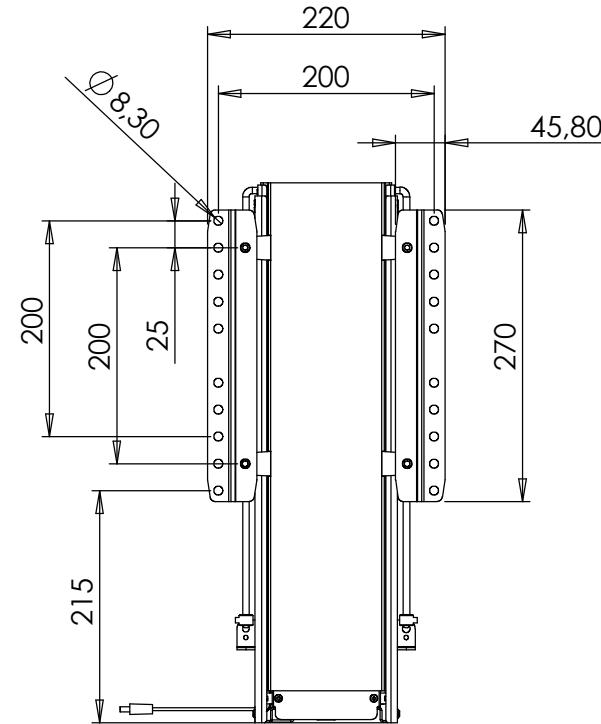

TS600

TS600 / MB600  
(VESA 100x100)

TS600 / MB600  
(VESA 200x100, 200x200)

DO NOT SCALE DRAWING SHEET 1 OF 7		WEIGHT:			
UNLESS OTHERWISE SPECIFIED: DIMENSIONS ARE IN MILLIMETERS TOLERANCES: LINEAR: According to ANGULAR: DIN 7168-m		NAME	DATE		
		PROPRIETARY AND CONFIDENTIAL THE INFORMATION CONTAINED IN THIS DRAWING IS THE SOLE PROPERTY. ANY REPRODUCTION IN PART OR AS A WHOLE WITHOUT THE WRITTEN PERMISSION IS PROHIBITED.		TITLE:	
DRAWN		jo	11-06-2013	TS600 / MB600 main measures	
CHECKED					
Processes:				DWG NO.	
REMARKS:				133040	
				REVISION	
				2	